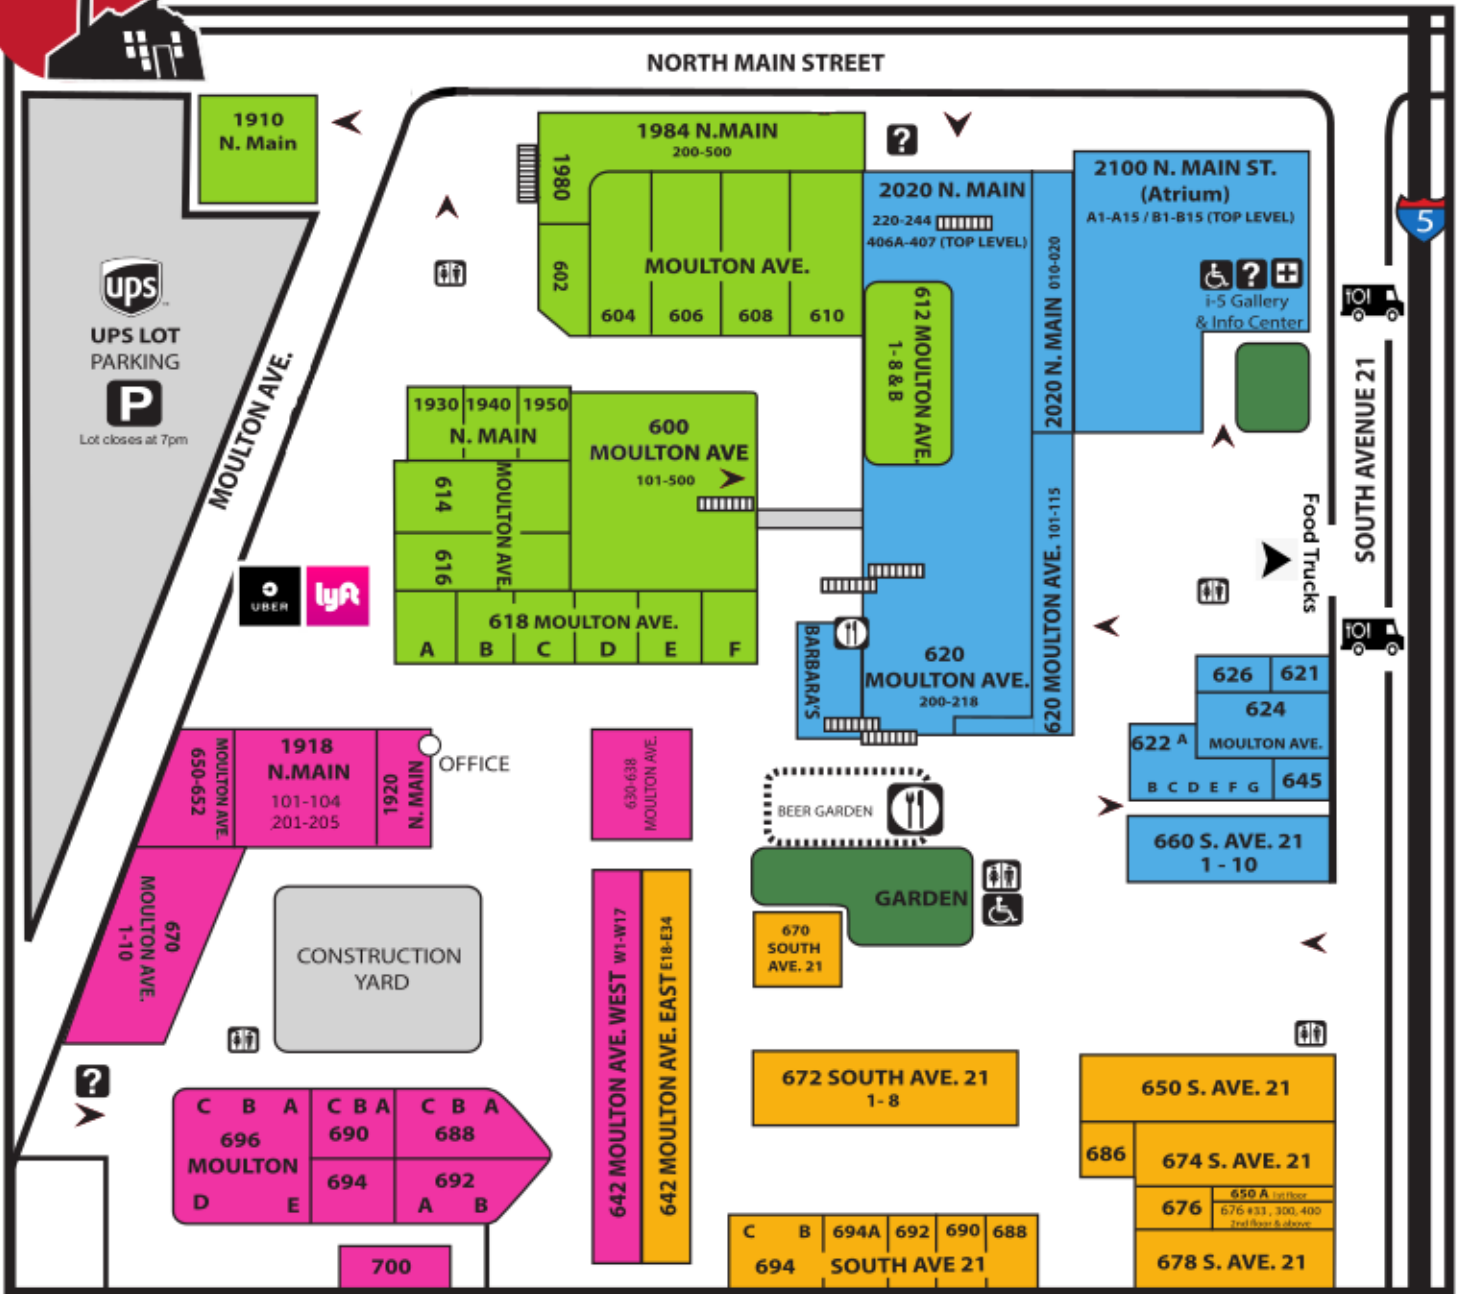

Brewery Artwalk Association

Spring 2022

#breweryartwalk

CARLSON INDUSTRIES

Barbaras the BREWERY

LA ist

Don't Forget to Download Our Self-Guided Tour App!

Search for Brewery Artwalk in App Store.

650 South Avenue 21

- Stronghold Climbing Gym
Creative Climbing Routes and Art
For Sale
- LA Artcore Brewery Annex
Sculptural Installation by Jiyeon Ki

1984 North Main Street

- #302 JAK
Acrylic and India Ink on Canvas,
Fabric, Leather, Mixed Metals
- #401 Gerard Smulevich
Urban Photography

SCULPTURE

Richard Wilks 672 South Avenue 21 #6
William Sandell 2100 N. Main Street #B07